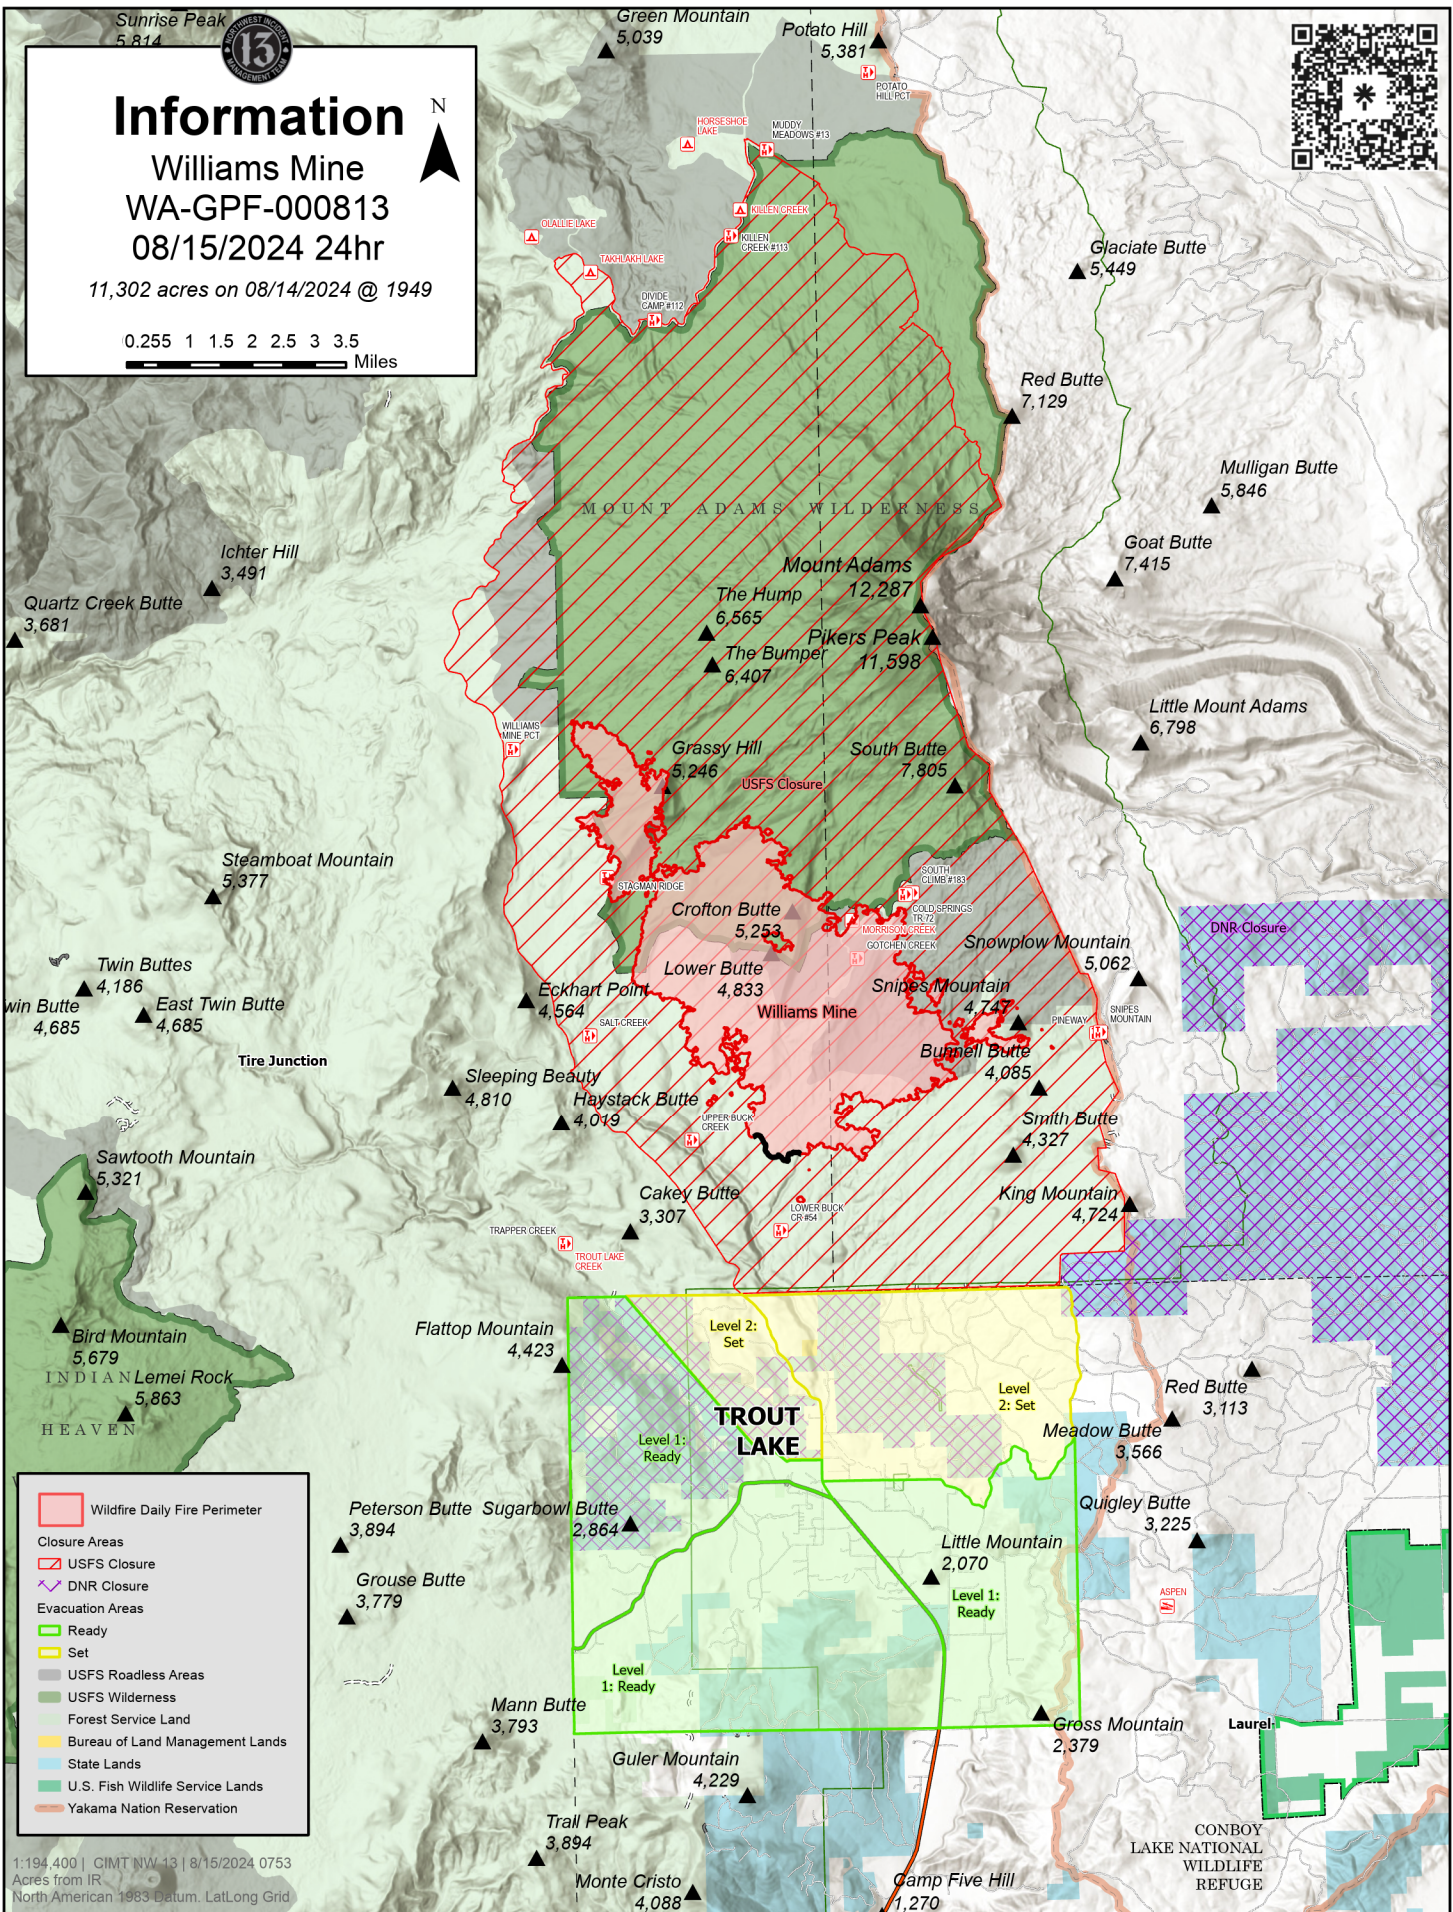

Sunrise Peak
5,814

Information

Williams Mine
WA-GPF-000813
08/15/2024 24hr

11,302 acres on 08/14/2024 @ 1949

0.255 1 1.5 2 2.5 3 3.5
Miles

Wildfire Daily Fire Perimeter

Closure Areas

- USFS Closure
- DNR Closure

Evacuation Areas

- Ready
- Set

Other Land Management

- USFS Roadless Areas
- USFS Wilderness
- Forest Service Land
- Bureau of Land Management Lands
- State Lands
- U.S. Fish Wildlife Service Lands
- Yakama Nation Reservation

1:194,400 | GIMT NW 13 | 8/15/2024 0753
Acres from IR
North American 1983 Datum, Lat,Long Grid

CONBOY
LAKE NATIONAL
WILDLIFE
REFUGE